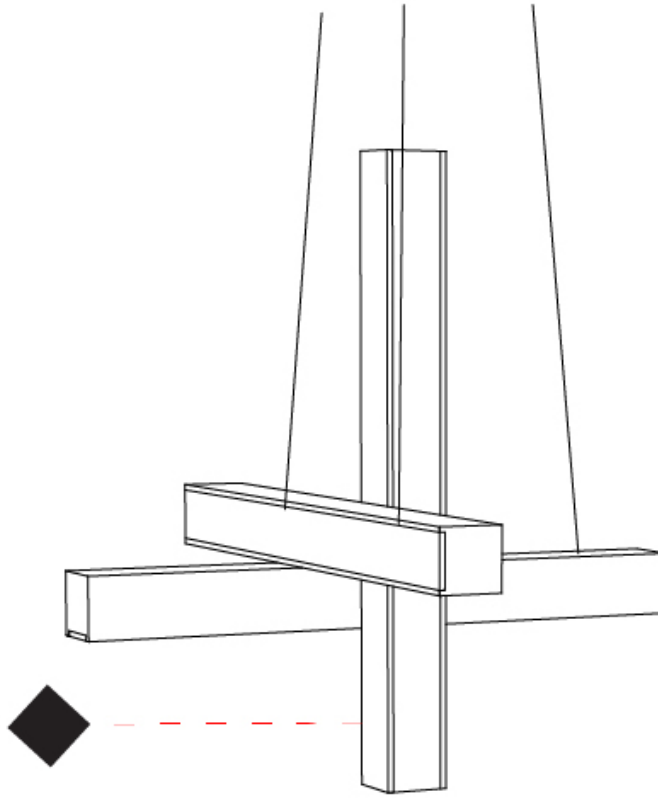

CROSS SHAPE SUSPENSION

D71028-

PROJECT

TYPE

SPECIFIER

QUANTITY

DATE

D